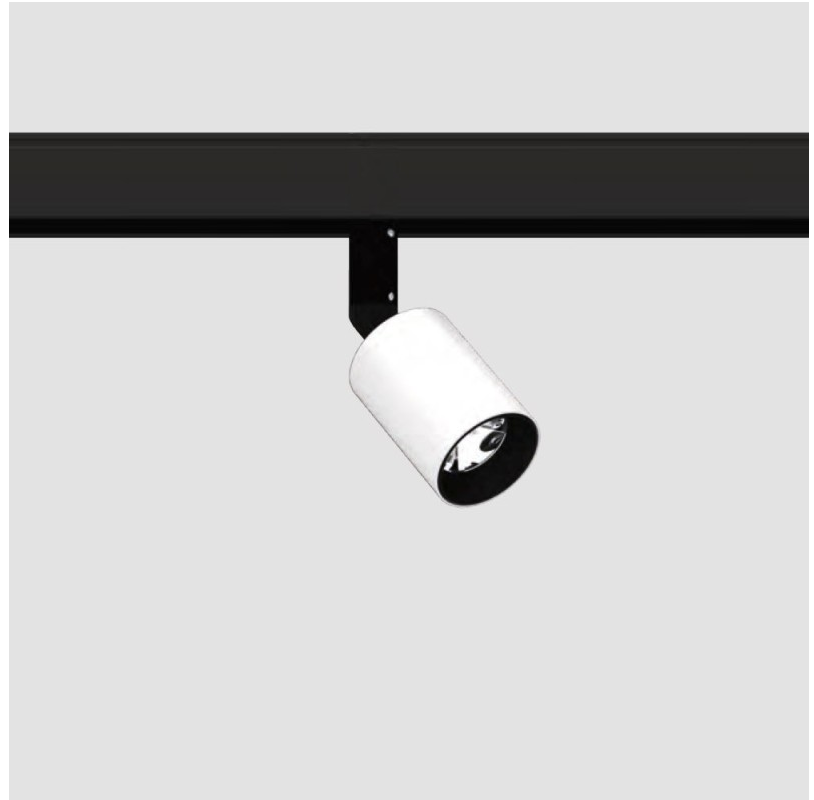

1. To build a product code in our configurator select the specify button on the base model # product page
2. To build a manual product code on this datasheet choose from the options listed below in blue font and add the suffix to the base model #

GENERAL

Series: Centriq
Subseries: Centriq for Clicktrack
Brand: Prolicht
Division: Architectural
Mounting Type: Track
Mounting Location: Ceiling
Subcategory: Spots

PHYSICAL

Shape: Cylinder
Diameter (mm): 30
Diameter (in): 1 3/16
Length (mm): 170
Length (in): 6 11/16
Height (mm): 74
Height (in): 2 15/16
Light Distribution: Adjustable / Direct
Fixture Finish: SSR / BKV / CWI / CRY / HAB / LAG / UFT / ITA / RUA / RUR / MIC / FTG / MYG / TWT / LOD / PUS / FRO / FUP / KIA / POP / BLS / SPG / MEY / GOH / GUM / CHC / COM / ABZ / JAG / OBR / MOS / ROR
Fixture Material: Aluminum

ELECTRICAL

Lamp Type: LED (Zhaga Standard)
Input Wattage (W): 4
Total Output Wattage (W): 3.6
Dimming: Non-Dimmable
Driver Included: No
Driver Location: Remote
Driver Type: Constant Voltage - Universal
Driver Class: Class 2
Input Voltage (V): 48
Constant Current (MA): 340
Upon Request: 0-10Vdc dimming / DALI dimming

LED

Number of LEDs: 1
Color Temperature (°K): 2700 / 3000 / 4000
Max. Delivered Lumen (lm): 260 / 270 / 290
CRI: >90 CRI

OPTICAL

Optic°: 24 / 32
Adjustability: Rotational 360°; Tilt 90° (±45°)

RATINGS AND CERTIFICATIONS

Certified By: Certified for North American Standards
IP rating: IP20